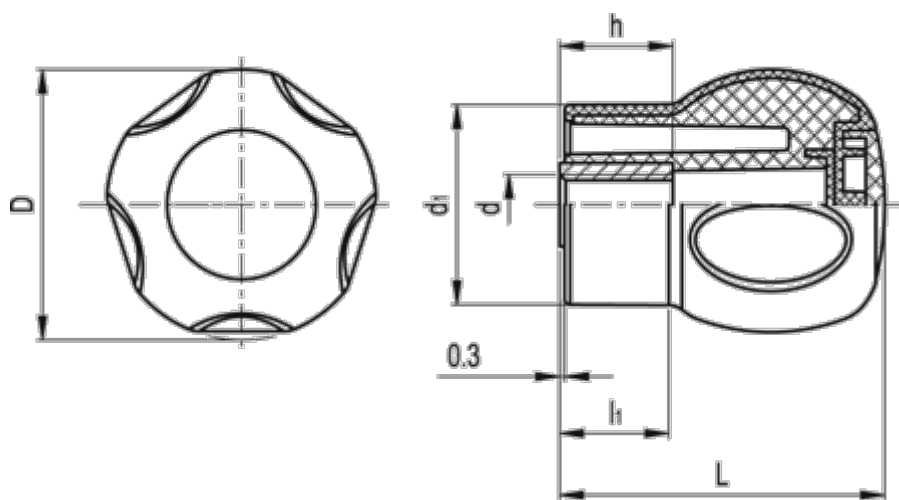

# Data Sheet

Article number: 23052452053

Description: E+G Handle  
EBK.50 B-M10-C-SOFT-C3 Grey

## Measures

D	= 50
d1	= 37
d 6H	= M10
h	= 20
L	= 60
l1	= 20
Weight (g)	= 82